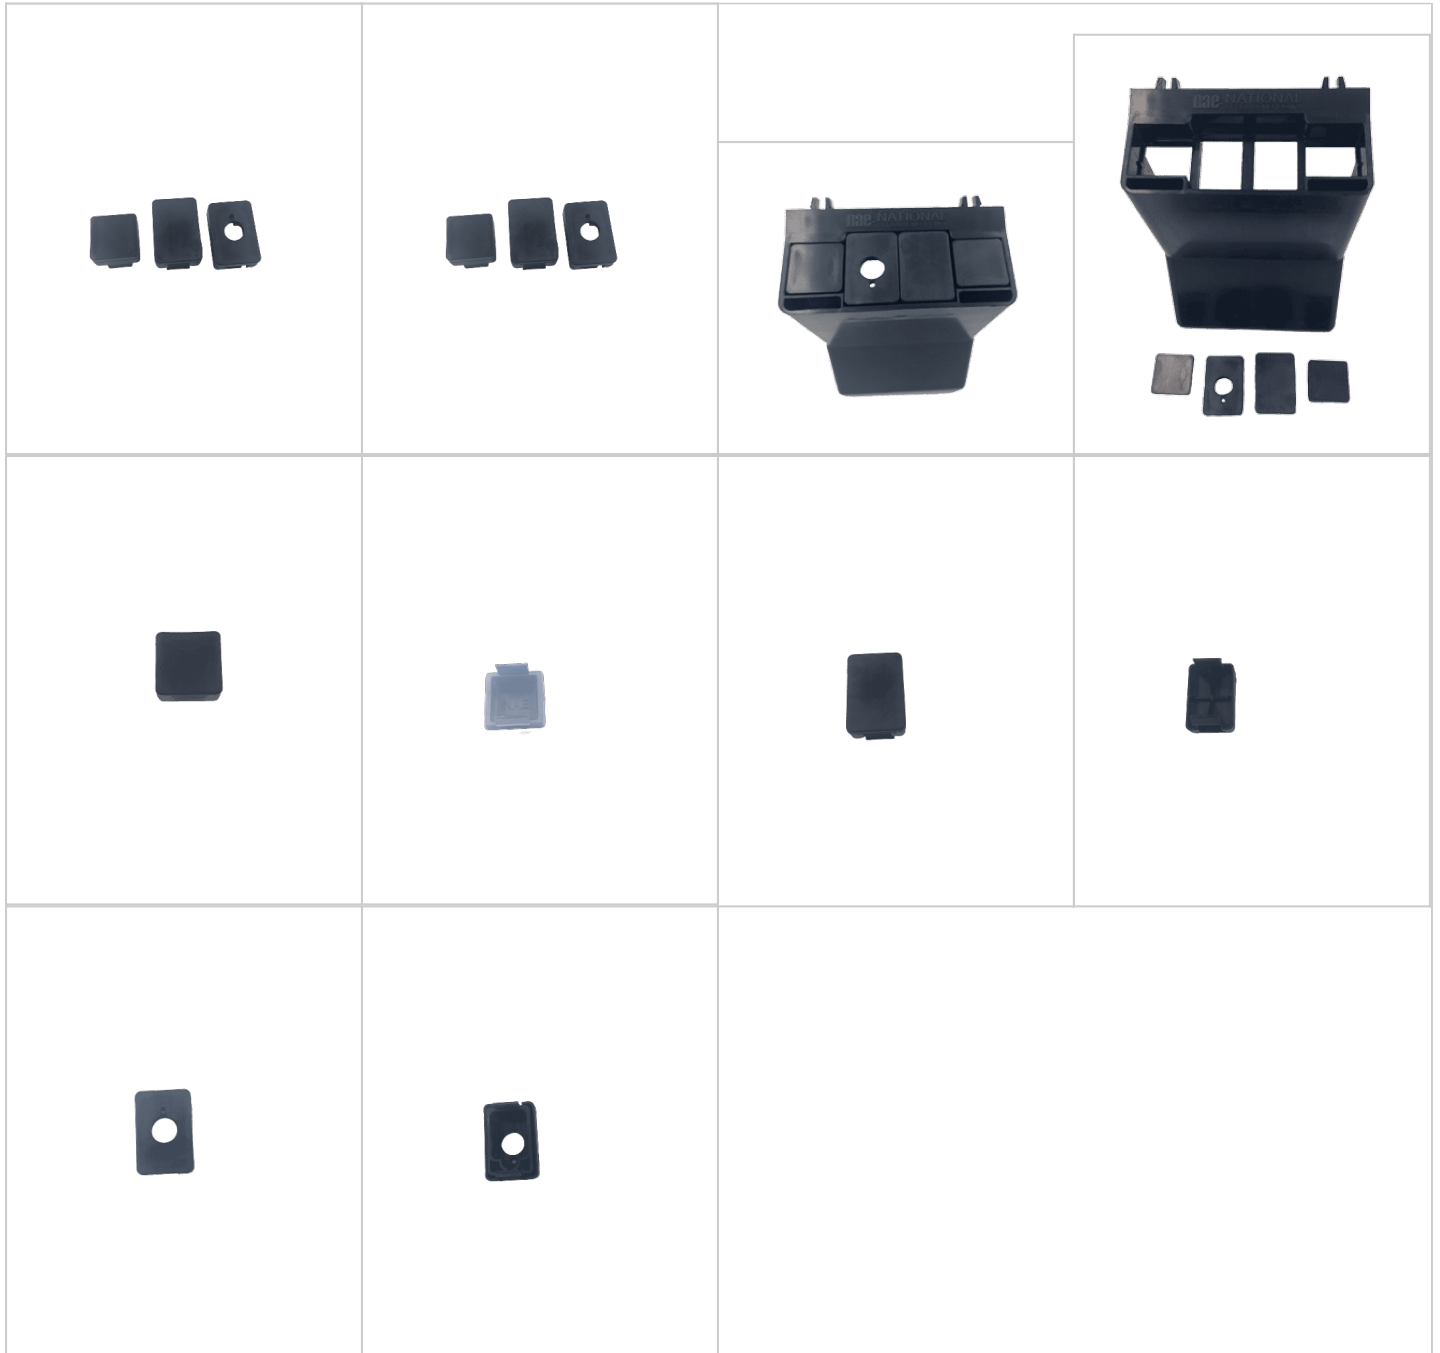

Switch Panel Fascia - Switch Blanks

These switch panel blanks allow for 3 varying options to fill in blanks on our Switch Panel Fascia.

we have a tow pro brake controller switch that can be fitted in one of the 4 vacant switch cavities as well as a blank rectangle and blank square.

Switch Panel and accessories sold separately.

SKU: Square: SPI-300

Rectangle: SPI-200

Tow Pro: SPI-200-TP

Price: \$3.30

Weight

.1kg

Dimensions

4 × 3 × 4 cm

Specifications

- 3 switches available including Tow Pro, rectangle and square.
- Switch panel fascia and accessories sold separately
- Compatible with SP-FPX
- Blanks sold individually.