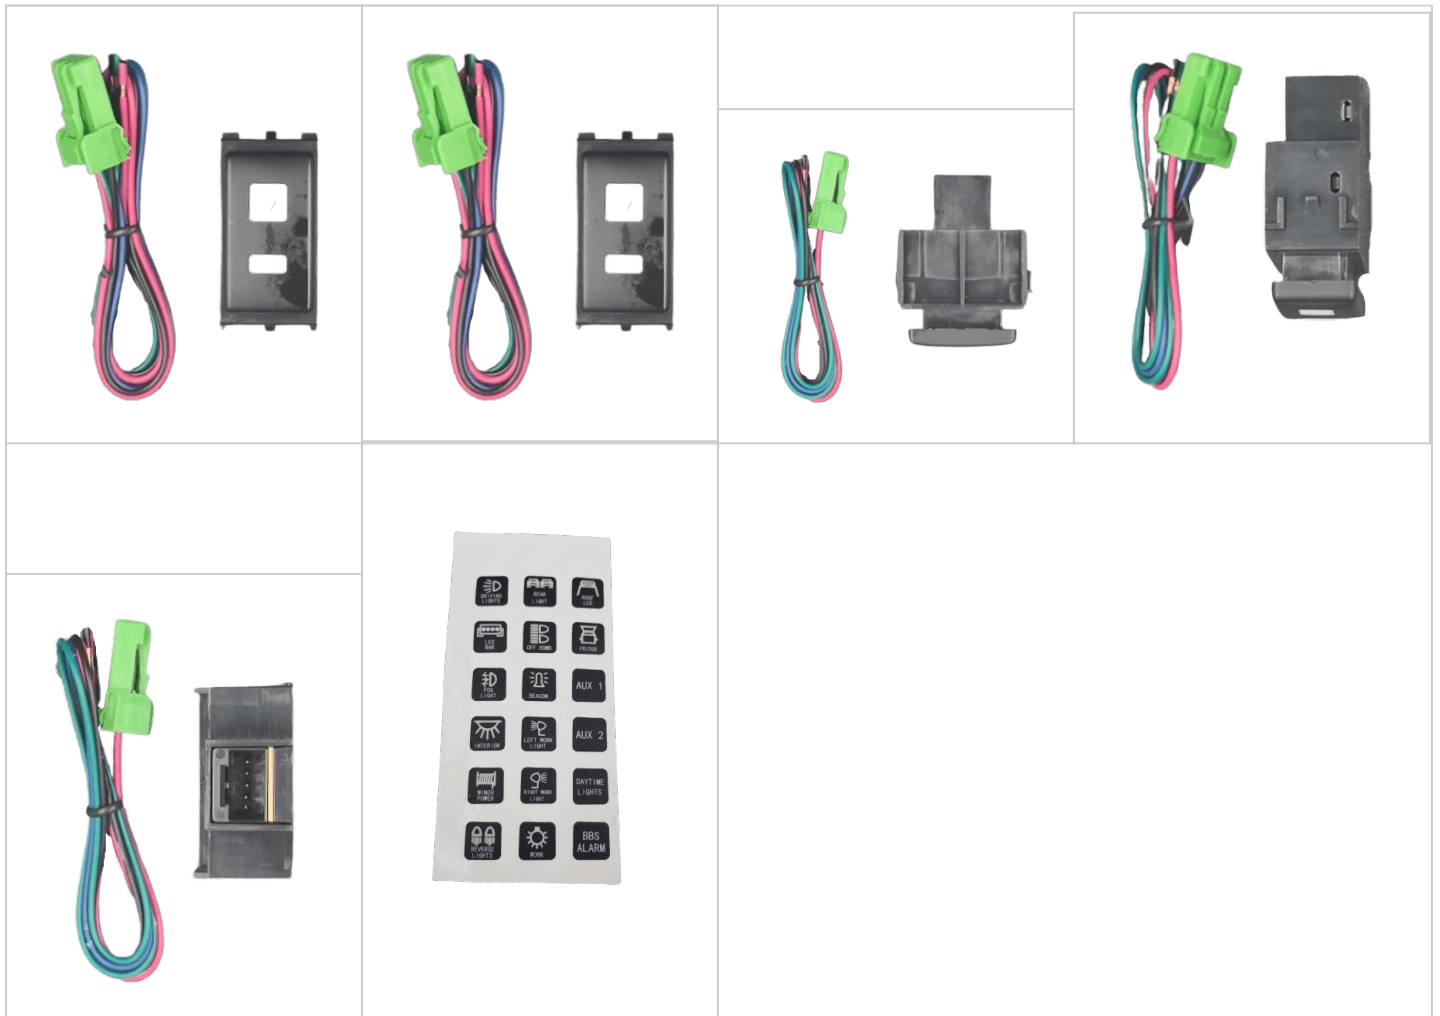

# Nissan Switch Large Push On/ Off

Nissan switch

on/off switch.

~Wholesale Pricing Available

SKU: SWN-200

**Price: \$26.40**

**Weight**

.030kg

## Dimensions

Length: 10 cm - Width: 7 cm - Height: 3 cm

## Specifications

---

- Nissan on/off switch